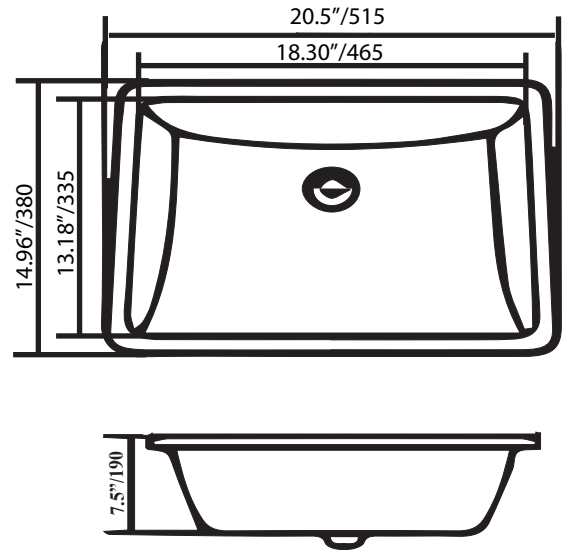

### MODEL OCU1813

<b>OVERALL SIZE</b>	515 mm X 380 mm 20.5" X 14.96"
<b>BOWL SIZE</b>	465 mm X 355 mm 18.30" X / 13.18"
<b>DEPTH</b>	7.5" / 190 mm

- Ceramic Under Mount sink
- Drain located center of sink
- Product certified CUPC.